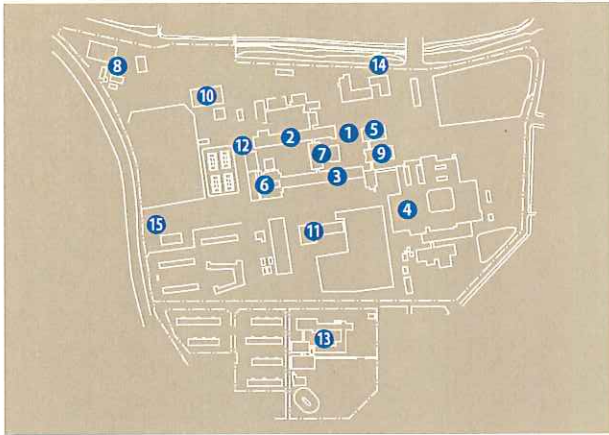

- 45 minutes by the Bus "Ajsai Liner"

From Shonai Airport to Tsuruoka Station

- 30 minutes by the Airport Limousine Bus

- ① Kojirakawa Campus
- ② Iida Campus
- ③ Matsunami Campus
- ④ Yonezawa Campus
- ⑤ Tsuruoka Campus

KOJIRAKAWA CAMPUS

- ① Administration Building
- ② Health Administration Center
- ③ Faculty of Literature and Social Sciences
Graduate School of Social and Cultural Systems
- ④ Faculty of Education, Art and Science
Graduate School of Education
- ⑤ Faculty of Science
Graduate School of Science and Engineering
- ⑥ General Education Building
- ⑦ Student Services Center
International Center
- ⑧ Kojirakawa Campus Library
- ⑨ University Museum
- ⑩ Networking and Computing Service Center
- ⑪ The Radioisotope Laboratory
- ⑫ Gymnasium
- ⑬ Information Center
- ⑭ Research Center for Higher Education
- ⑮ Teacher Training Research Center

- ① Tokyo Satellite

CAMPUS MAPS / TRANSPORTATION

IIDA CAMPUS

- ① Faculty of Medicine / Graduate School of Medicine
- ② Basic Science Building
- ③ Clinical Sciences Building
- ④ University Hospital
- ⑤ Iida Campus Library
- ⑥ Laboratory Animal Center
- ⑦ Central Laboratory for Research and Education
- ⑧ Environmental Preservation Center
- ⑨ Administration Building
- ⑩ Gymnasium
- ⑪ Nursing Building
- ⑫ Research Laboratory for Molecular Genetics
- ⑬ Special-need School Attached to Yamagata University
- ⑭ Communication Center of Yamagata University Faculty of Medicine
- ⑮ Day Nursery

TSURUOKA CAMPUS

- ① Faculty of Agriculture / Graduate School of Agriculture
- ② Tsuruoka Campus Library
- ③ Administration Building
- ④ Gymnasium