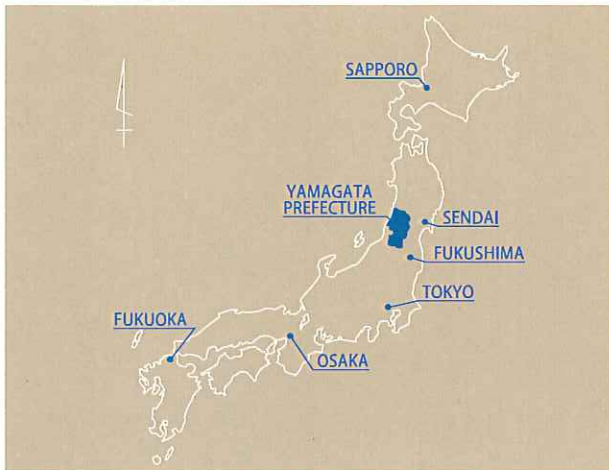

CAMPUS MAPS / TRANSPORTATION

From Tokyo Station to Yamagata Station

- 150 minutes by the JR New Tohoku Line

From Tokyo Station to Yonezawa Station

- 120 minutes by the JR New Tohoku Line

From Yamagata Airport to Yamagata Station

- 45 minutes by the Bus "Ajsai Liner"

From Shonai Airport to Tsuruoka Station

- 30 minutes by the Airport Limousine Bus

- ① Kojirakawa Campus
- ② Iida Campus
- ③ Matsunami Campus
- ④ Yonezawa Campus
- ⑤ Tsuruoka Campus