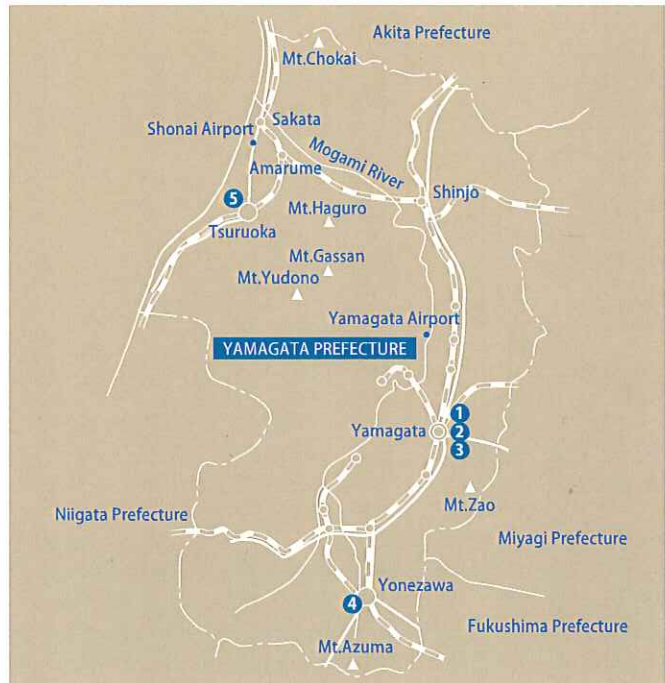

CAMPUS MAPS / TRANSPORTATION

From Tokyo Station to Yamagata Station

- 150 minutes by the JR New Tohoku Line

From Tokyo Station to Yonezawa Station

- 120 minutes by the JR New Tohoku Line

From Yamagata Airport to Yamagata Station

- 45 minutes by the Bus "Ajsai Liner"

From Shonai Airport to Tsuruoka Station

- 30 minutes by the Airport Limousine Bus

- ① Kojirakawa Campus
- ② Iida Campus
- ③ Matsunami Campus
- ④ Yonezawa Campus
- ⑤ Tsuruoka Campus

KOJIRAKAWA CAMPUS

- ① Administration Building
- ② Health Administration Center
- ③ Faculty of Literature and Social Sciences
Graduate School of Social and Cultural Systems
- ④ Faculty of Education, Art and Science
Graduate School of Education
- ⑤ Faculty of Science
Graduate School of Science and Engineering
- ⑥ General Education Building
- ⑦ Student Services Center
International Center
- ⑧ Kojirakawa Campus Library
- ⑨ University Museum
- ⑩ Networking and Computing Service Center
- ⑪ The Radioisotope Laboratory
- ⑫ Gymnasium
- ⑬ Information Center
- ⑭ Research Center for Higher Education
- ⑮ Teacher Training Research Center

- ① Tokyo Satellite

CAMPUS MAPS / TRANSPORTATION

IIDA CAMPUS

- ① Faculty of Medicine / Graduate School of Medicine
- ② Basic Science Building
- ③ Clinical Sciences Building
- ④ University Hospital
- ⑤ Iida Campus Library
- ⑥ Laboratory Animal Center
- ⑦ Central Laboratory for Research and Education
- ⑧ Environmental Preservation Center
- ⑨ Administration Building
- ⑩ Gymnasium
- ⑪ Nursing Building
- ⑫ Research Laboratory for Molecular Genetics
- ⑬ Special-need School Attached to Yamagata University
- ⑭ Communication Center of Yamagata University Faculty of Medicine
- ⑮ Day Nursery