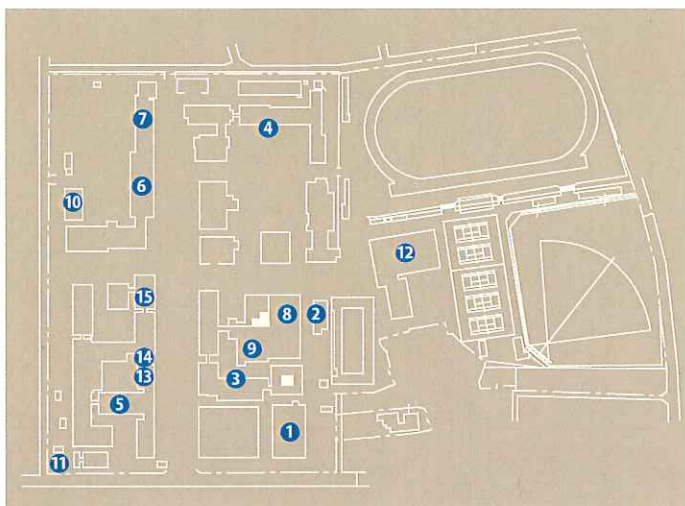

CAMPUS MAPS / TRANSPORTATION

From Tokyo Station to Yamagata Station

- 150 minutes by the JR New Tohoku Line

From Tokyo Station to Yonezawa Station

- 120 minutes by the JR New Tohoku Line

From Yamagata Airport to Yamagata Station

KOJIRAKAWA CAMPUS

- ① Administration Building
- ② Health Administration Center
- ③ Faculty of Literature and Social Sciences
Graduate School of Social and Cultural Systems
- ④ Faculty of Education, Art and Science
Graduate School of Education
- ⑤ Faculty of Science
Graduate School of Science and Engineering
- ⑥ General Education Building
- ⑦ Student Services Center
International Center
- ⑧ Kojirakawa Campus Library
- ⑨ University Museum
- ⑩ Networking and Computing Service Center
- ⑪ The Radioisotope Laboratory
- ⑫ Gymnasium
- ⑬ Information Center
- ⑭ Research Center for Higher Education
- ⑮ Teacher Training Research Center

- ① Tokyo Satellite

CAMPUS MAPS / TRANSPORTATION

IIDA CAMPUS

- ① Faculty of Medicine / Graduate School of Medicine
- ② Basic Science Building
- ③ Clinical Sciences Building
- ④ University Hospital
- ⑤ Iida Campus Library
- ⑥ Laboratory Animal Center
- ⑦ Central Laboratory for Research and Education
- ⑧ Environmental Preservation Center
- ⑨ Administration Building
- ⑩ Gymnasium
- ⑪ Nursing Building
- ⑫ Research Laboratory for Molecular Genetics
- ⑬ Special-need School Attached to Yamagata University
- ⑭ Communication Center of Yamagata University Faculty of Medicine
- ⑮ Day Nursery

TSURUOKA CAMPUS

- ① Faculty of Agriculture / Graduate School of Agriculture
- ② Tsuruoka Campus Library
- ③ Administration Building
- ④ Gymnasium