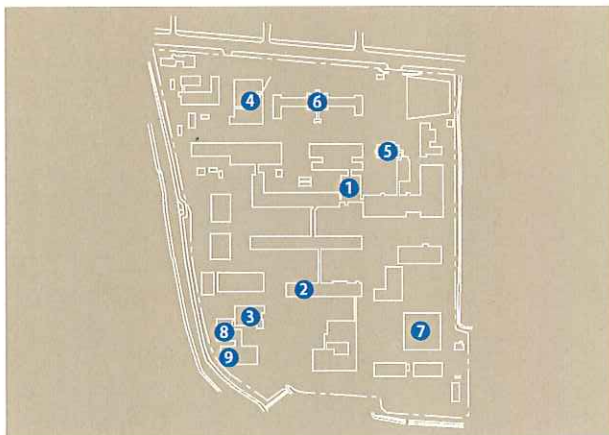

KOJIRAKAWA CAMPUS

- ① Administration Building
- ② Health Administration Center
- ③ Faculty of Literature and Social Sciences
Graduate School of Social and Cultural Systems
- ④ Faculty of Education, Art and Science
Graduate School of Education
- ⑤ Faculty of Science
Graduate School of Science and Engineering
- ⑥ General Education Building
- ⑦ Student Services Center
International Center
- ⑧ Kojirakawa Campus Library
- ⑨ University Museum
- ⑩ Networking and Computing Service Center
- ⑪ The Radioisotope Laboratory
- ⑫ Gymnasium
- ⑬ Information Center
- ⑭ Research Center for Higher Education
- ⑮ Teacher Training Research Center

- ① Tokyo Satellite

CAMPUS MAPS / TRANSPORTATION

IIDA CAMPUS

- ① Faculty of Medicine / Graduate School of Medicine
- ② Basic Science Building
- ③ Clinical Sciences Building
- ④ University Hospital
- ⑤ Iida Campus Library
- ⑥ Laboratory Animal Center
- ⑦ Central Laboratory for Research and Education
- ⑧ Environmental Preservation Center
- ⑨ Administration Building
- ⑩ Gymnasium
- ⑪ Nursing Building
- ⑫ Research Laboratory for Molecular Genetics
- ⑬ Special-need School Attached to Yamagata University
- ⑭ Communication Center of Yamagata University Faculty of Medicine
- ⑮ Day Nursery

TSURUOKA CAMPUS

- ① Faculty of Agriculture / Graduate School of Agriculture
- ② Tsuruoka Campus Library
- ③ Administration Building
- ④ Gymnasium