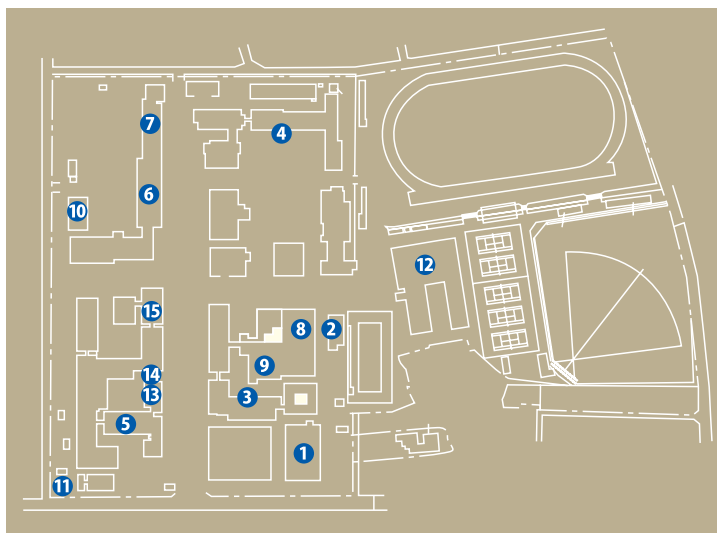

CAMPUS MAPS / TRANSPORTATION

From Tokyo Station to Yamagata Station

- 150 minutes by the JR New Tohoku Line

From Tokyo Station to Yonezawa Station

- 120 minutes by the JR New Tohoku Line

From Yamagata Airport to Yamagata Station

KOJIRAKAWA CAMPUS

- ① Administration Bureau
- ② Health Administration Center
- ③ Faculty of Literature and Social Sciences
Graduate School of Social and Cultural Systems
- ④ Faculty of Education, Art and Science
Graduate School of Education
- ⑤ Faculty of Science
Graduate School of Science
- ⑥ General Education Building
- ⑦ Student Service Center
International Student Center
- ⑧ The Main Library
- ⑨ The Museum
- ⑩ Networking and Computing Service Center
- ⑪ The Radioisotope Laboratory
- ⑫ Gymnasium
- ⑬ Information Center
- ⑭ Research Center for Higher Education
- ⑮ Teacher Training Research Center

- ① Tokyo Satellite

CAMPUS MAPS / TRANSPORTATION

IIDA CAMPUS

- ① Faculty of Medicine / Graduate School of Medicine
- ② Basic Science Building
- ③ Clinical Sciences Building
- ④ University Hospital
- ⑤ Faculty of Medicine Branch Library
- ⑥ Laboratory Animal Center
- ⑦ Central Laboratory for Research and Education
- ⑧ Environmental Preservation Center
- ⑨ Administration Building
- ⑩ Gymnasium
- ⑪ Nursing Building
- ⑫ Research Laboratory for Molecular Genetics
- ⑬ Special School Attached to Yamagata University

TSURUOKA CAMPUS

- ① Faculty of Agriculture / Graduate School of Agriculture
- ② Faculty of Agriculture Branch Library
- ③ Administration Building
- ④ Gymnasium