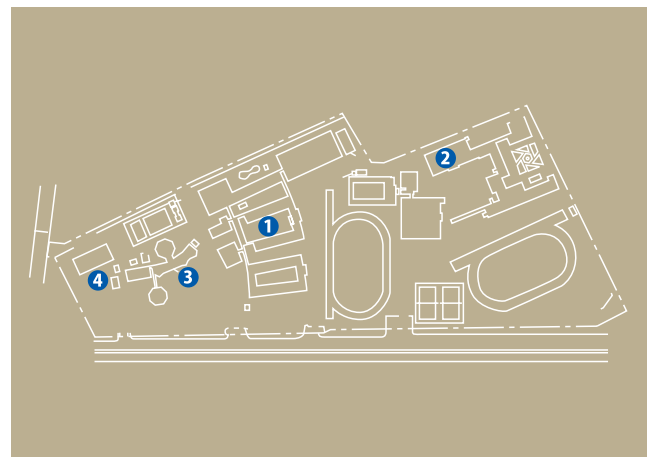

CAMPUS MAPS / TRANSPORTATION

IIDA CAMPUS

- ① Faculty of Medicine / Graduate School of Medicine
- ② Basic Science Building
- ③ Clinical Sciences Building
- ④ University Hospital
- ⑤ Faculty of Medicine Branch Library
- ⑥ Laboratory Animal Center
- ⑦ Central Laboratory for Research and Education
- ⑧ Environmental Preservation Center
- ⑨ Administration Building
- ⑩ Gymnasium
- ⑪ Nursing Building
- ⑫ Research Laboratory for Molecular Genetics
- ⑬ Special School Attached to Yamagata University

YONEZAWA CAMPUS

- ① Faculty of Engineering
- ② Graduate School of Engineering
- ③ Cooperative Research Center
- ④ Faculty of Engineering Branch Library
- ⑤ Administration Building
- ⑥ Designated National Important Cultural Property
  (Main building of the former Yonezawa Higher Technical School built in 1910)
- ⑦ Gymnasium
- ⑧ The Venture Business Laboratory
- ⑨ The Incubation Center

MATSUNAMI CAMPUS

- ① Elementary School Attached to Yamagata University
- ② Junior High School Attached to Yamagata University
- ③ Kindergarten Attached to Yamagata University
- ④ Teacher Training Research Center
  (Psycho-educational counseling room)

TSURUOKA CAMPUS

- ① Faculty of Agriculture / Graduate School of Agriculture
- ② Faculty of Agriculture Branch Library
- ③ Administration Building
- ④ Gymnasium