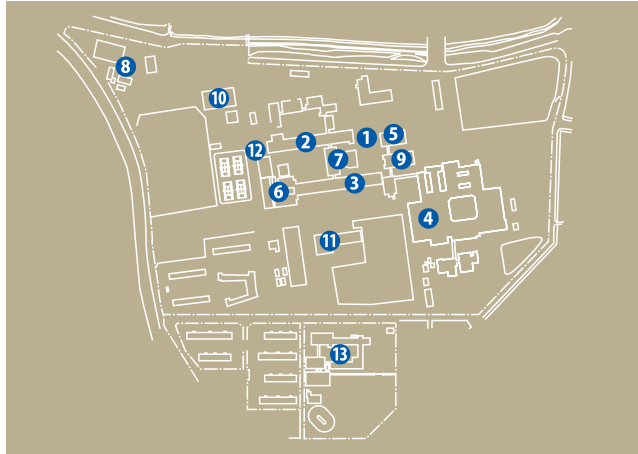

- 45 minutes by the Bus "Ajisai Liner"

From Shonai Airport to Tsuruoka Station

- 30 minutes by the Airport Limousine Bus

- ① Kojirakawa Campus ② Iida Campus ③ Matsunami Campus
- ④ Yonezawa Campus ⑤ Tsuruoka Campus

KOJIRAKAWA CAMPUS

- ① Administration Bureau
- ② Health Administration Center
- ③ Faculty of Literature and Social Sciences
Graduate School of Social and Cultural Systems
- ④ Faculty of Education, Art and Science
Graduate School of Education
- ⑤ Faculty of Science
Graduate School of Science
- ⑥ General Education Building
- ⑦ Student Service Center
International Student Center
- ⑧ The Main Library
- ⑨ The Museum
- ⑩ Networking and Computing Service Center
- ⑪ The Radioisotope Laboratory
- ⑫ Gymnasium
- ⑬ Information Center
- ⑭ Research Center for Higher Education
- ⑮ Teacher Training Research Center

- ① Tokyo Satellite

CAMPUS MAPS / TRANSPORTATION

IIDA CAMPUS

- ① Faculty of Medicine / Graduate School of Medicine
- ② Basic Science Building
- ③ Clinical Sciences Building
- ④ University Hospital
- ⑤ Faculty of Medicine Branch Library
- ⑥ Laboratory Animal Center
- ⑦ Central Laboratory for Research and Education
- ⑧ Environmental Preservation Center
- ⑨ Administration Building
- ⑩ Gymnasium
- ⑪ Nursing Building
- ⑫ Research Laboratory for Molecular Genetics
- ⑬ Special School Attached to Yamagata University

TSURUOKA CAMPUS

- ① Faculty of Agriculture / Graduate School of Agriculture
- ② Faculty of Agriculture Branch Library
- ③ Administration Building
- ④ Gymnasium