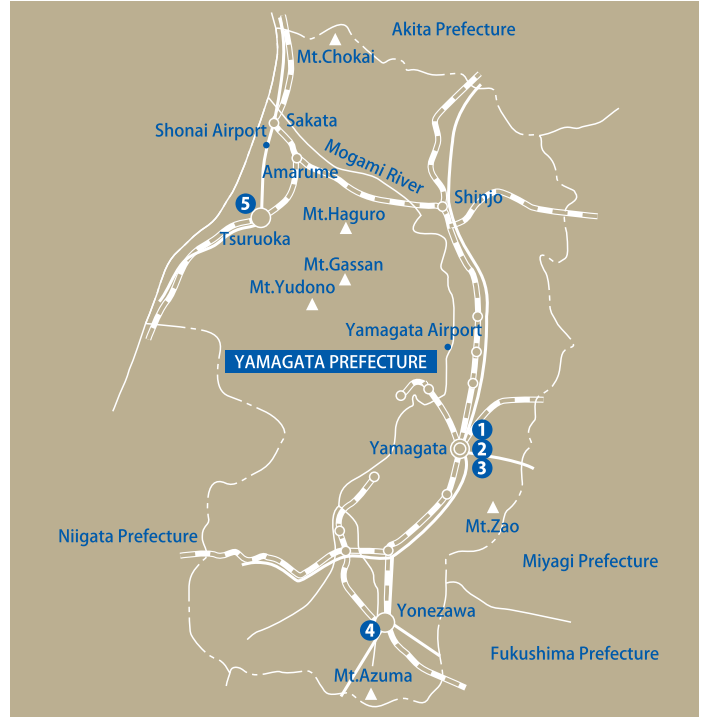

### From Tokyo Station to Yamagata Station

- 150 minutes by the JR New Tohoku Line

### From Tokyo Station to Yonezawa Station

- 120 minutes by the JR New Tohoku Line

### From Yamagata Airport to Yamagata Station

- 45 minutes by the Bus "Ajisai Liner"

### From Shonai Airport to Tsuruoka Station

- 30 minutes by the Airport Limousine Bus

- ① Kojirakawa Campus
- ② Iida Campus
- ③ Matsunami Campus
- ④ Yonezawa Campus
- ⑤ Tsuruoka Campus