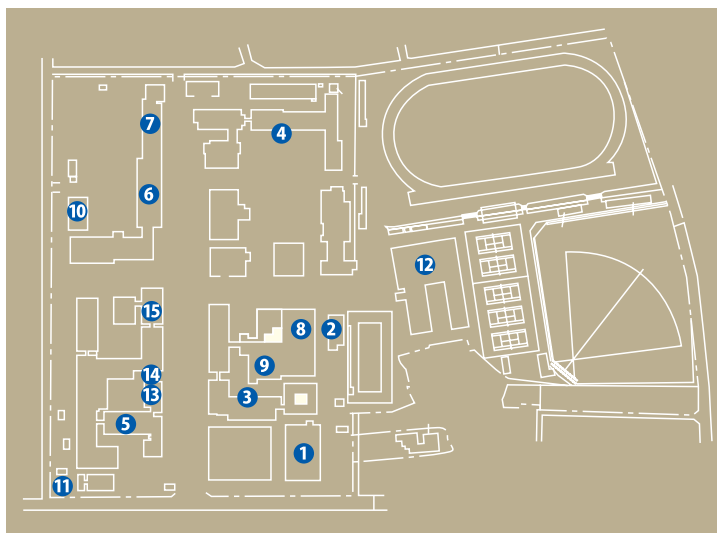

### From Tokyo Station to Yonezawa Station

- 120 minutes by the JR New Tohoku Line

## KOJIRAKAWA CAMPUS

- ① Administration Bureau
- ② Health Administration Center
- ③ Faculty of Literature and Social Sciences  
Graduate School of Social and Cultural Systems
- ④ Faculty of Education, Art and Science  
Graduate School of Education
- ⑤ Faculty of Science  
Graduate School of Science
- ⑥ General Education Building
- ⑦ Student Service Center  
International Student Center
- ⑧ The Main Library
- ⑨ The Museum
- ⑩ Networking and Computing Service Center
- ⑪ The Radioisotope Laboratory
- ⑫ Gymnasium
- ⑬ Information Center
- ⑭ Research Center for Higher Education
- ⑮ Teacher Training Research Center

# CAMPUS MAPS / TRANSPORTATION

## TSURUOKA CAMPUS

- ① Faculty of Agriculture / Graduate School of Agriculture
- ② Faculty of Agriculture Branch Library
- ③ Administration Building
- ④ Gymnasium