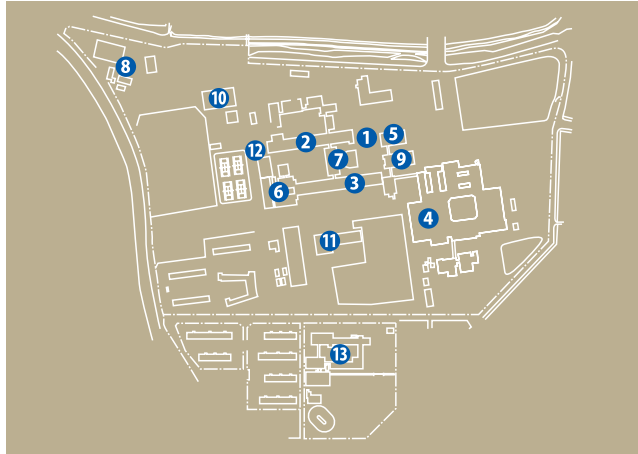

### From Tokyo Station to Yonezawa Station

- 120 minutes by the JR New Tohoku Line

## KOJIRAKAWA CAMPUS

- ① Administration Bureau
- ② Health Administration Center
- ③ Faculty of Literature and Social Sciences  
Graduate School of Social and Cultural Systems
- ④ Faculty of Education, Art and Science  
Graduate School of Education
- ⑤ Faculty of Science  
Graduate School of Science
- ⑥ General Education Building
- ⑦ Student Service Center  
International Student Center
- ⑧ The Main Library
- ⑨ The Museum
- ⑩ Networking and Computing Service Center
- ⑪ The Radioisotope Laboratory
- ⑫ Gymnasium
- ⑬ Information Center
- ⑭ Research Center for Higher Education
- ⑮ Teacher Training Research Center

- ① Tokyo Satellite

# CAMPUS MAPS / TRANSPORTATION