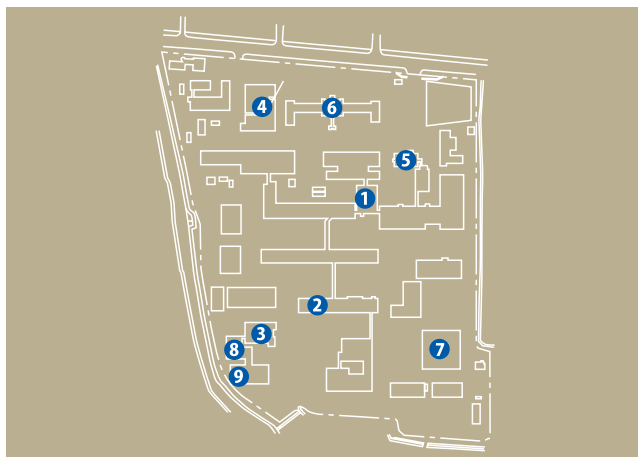

IIDA CAMPUS

- ① Faculty of Medicine / Graduate School of Medicine
- ② Basic Science Building
- ③ Clinical Sciences Building
- ④ University Hospital
- ⑤ Faculty of Medicine Branch Library
- ⑥ Laboratory Animal Center
- ⑦ Central Laboratory for Research and Education
- ⑧ Environmental Preservation Center
- ⑨ Administration Building
- ⑩ Gymnasium
- ⑪ Nursing Building
- ⑫ Research Laboratory for Molecular Genetics
- ⑬ Special School Attached to Yamagata University

YONEZAWA CAMPUS

- ① Faculty of Engineering
- ② Graduate School of Engineering
- ③ Cooperative Research Center
- ④ Faculty of Engineering Branch Library
- ⑤ Administration Building
- ⑥ Designated National Important Cultural Property
  (Main building of the former Yonezawa Higher Technical School built in 1910)
- ⑦ Gymnasium
- ⑧ The Venture Business Laboratory
- ⑨ The Incubation Center