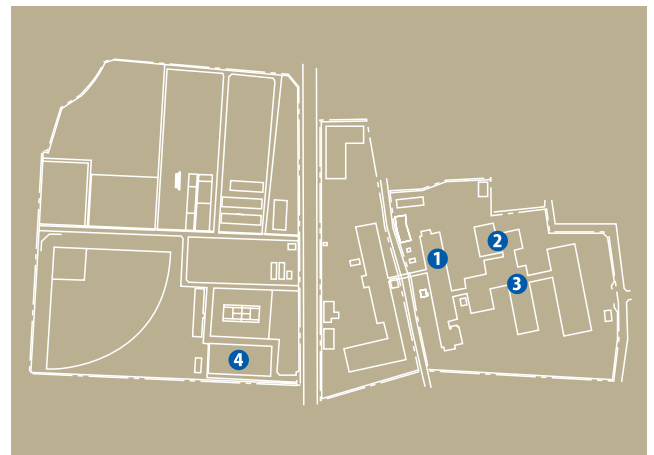

TSURUOKA CAMPUS

- ① Faculty of Agriculture / Graduate School of Agriculture
- ② Faculty of Agriculture Branch Library
- ③ Administration Building
- ④ Gymnasium