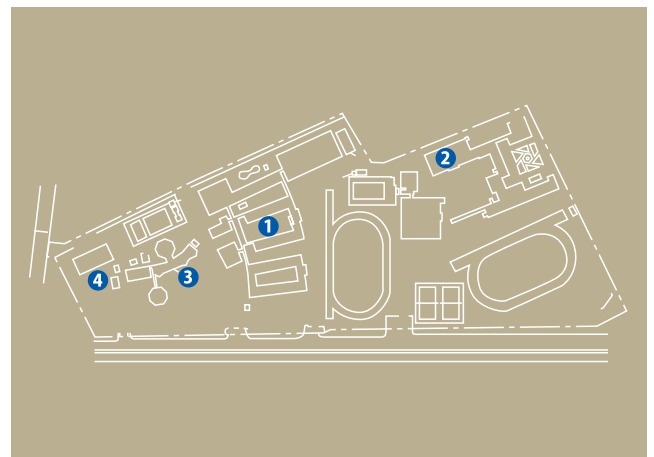

KOJIRAKAWA CAMPUS

- ① Administration Bureau
- ② Health Administration Center
- ③ Faculty of Literature and Social Sciences
Graduate School of Social and Cultural Systems
- ④ Faculty of Education, Art and Science
Graduate School of Education
- ⑤ Faculty of Science
Graduate School of Science
- ⑥ General Education Building
- ⑦ Student Service Center
International Student Center
- ⑧ The Main Library
- ⑨ The Museum
- ⑩ Networking and Computing Service Center
- ⑪ The Radioisotope Laboratory
- ⑫ Gymnasium
- ⑬ Information Center
- ⑭ Research Center for Higher Education
- ⑮ Teacher Training Research Center

- ① Tokyo Satellite

CAMPUS MAPS / TRANSPORTATION

IIDA CAMPUS

- ① Faculty of Medicine / Graduate School of Medicine
- ② Basic Science Building
- ③ Clinical Sciences Building
- ④ University Hospital
- ⑤ Faculty of Medicine Branch Library
- ⑥ Laboratory Animal Center
- ⑦ Central Laboratory for Research and Education
- ⑧ Environmental Preservation Center
- ⑨ Administration Building
- ⑩ Gymnasium
- ⑪ Nursing Building
- ⑫ Research Laboratory for Molecular Genetics
- ⑬ Special School Attached to Yamagata University

YONEZAWA CAMPUS

- ① Faculty of Engineering
- ② Graduate School of Engineering
- ③ Cooperative Research Center
- ④ Faculty of Engineering Branch Library
- ⑤ Administration Building
- ⑥ Designated National Important Cultural Property
(Main building of the former Yonezawa Higher Technical School built in 1910)
- ⑦ Gymnasium
- ⑧ The Venture Business Laboratory
- ⑨ The Incubation Center