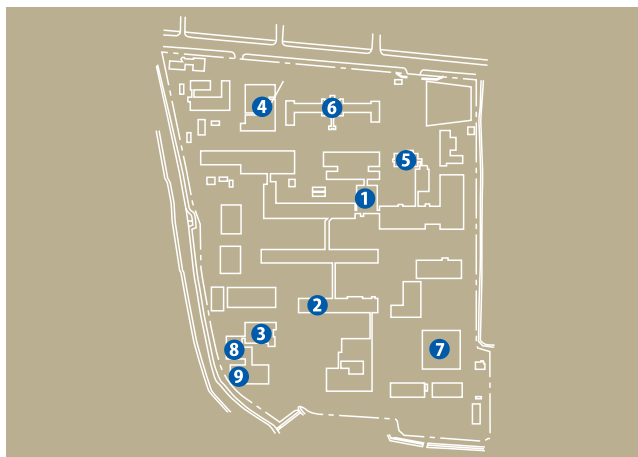

KOJIRAKAWA CAMPUS

- ① Administration Bureau
- ② Health Administration Center
- ③ Faculty of Literature and Social Sciences
Graduate School of Social and Cultural Systems
- ④ Faculty of Education, Art and Science
Graduate School of Education
- ⑤ Faculty of Science
Graduate School of Science
- ⑥ General Education Building
- ⑦ Student Service Center
International Student Center
- ⑧ The Main Library
- ⑨ The Museum
- ⑩ Networking and Computing Service Center
- ⑪ The Radioisotope Laboratory
- ⑫ Gymnasium
- ⑬ Information Center
- ⑭ Research Center for Higher Education
- ⑮ Teacher Training Research Center

- ① Tokyo Satellite

CAMPUS MAPS / TRANSPORTATION

IIDA CAMPUS

- ① Faculty of Medicine / Graduate School of Medicine
- ② Basic Science Building
- ③ Clinical Sciences Building
- ④ University Hospital
- ⑤ Faculty of Medicine Branch Library
- ⑥ Laboratory Animal Center
- ⑦ Central Laboratory for Research and Education
- ⑧ Environmental Preservation Center
- ⑨ Administration Building
- ⑩ Gymnasium
- ⑪ Nursing Building
- ⑫ Research Laboratory for Molecular Genetics
- ⑬ Special School Attached to Yamagata University

YONEZAWA CAMPUS

- ① Faculty of Engineering
- ② Graduate School of Engineering
- ③ Cooperative Research Center
- ④ Faculty of Engineering Branch Library
- ⑤ Administration Building
- ⑥ Designated National Important Cultural Property
(Main building of the former Yonezawa Higher Technical School built in 1910)
- ⑦ Gymnasium
- ⑧ The Venture Business Laboratory
- ⑨ The Incubation Center

TSURUOKA CAMPUS

- ① Faculty of Agriculture / Graduate School of Agriculture
- ② Faculty of Agriculture Branch Library
- ③ Administration Building
- ④ Gymnasium