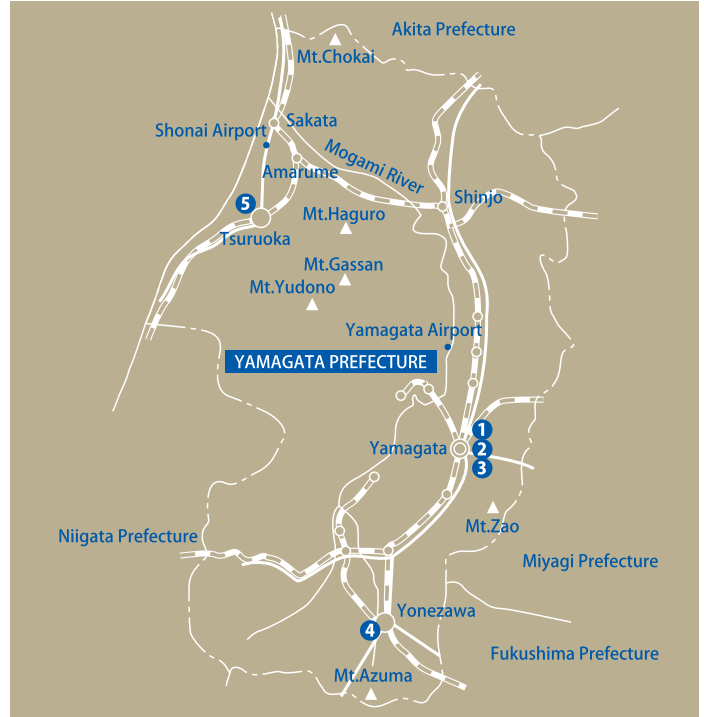

CAMPUS MAPS / TRANSPORTATION

From Tokyo Station to Yamagata Station

- 150 minutes by the JR New Tohoku Line

From Tokyo Station to Yonezawa Station

- 120 minutes by the JR New Tohoku Line

From Yamagata Airport to Yamagata Station

- 45 minutes by the Bus "Ajisai Liner"

From Shonai Airport to Tsuruoka Station

- 30 minutes by the Airport Limousine Bus

- ① Kojirakawa Campus ② Iida Campus ③ Matsunami Campus
- ④ Yonezawa Campus ⑤ Tsuruoka Campus

KOJIRAKAWA CAMPUS

- ① Administration Bureau
- ② Health Administration Center
- ③ Faculty of Literature and Social Sciences
Graduate School of Social and Cultural Systems
- ④ Faculty of Education, Art and Science
Graduate School of Education
- ⑤ Faculty of Science
Graduate School of Science
- ⑥ General Education Building
- ⑦ Student Service Center
International Student Center
- ⑧ The Main Library
- ⑨ The Museum
- ⑩ Networking and Computing Service Center
- ⑪ The Radioisotope Laboratory
- ⑫ Gymnasium
- ⑬ Information Center
- ⑭ Research Center for Higher Education
- ⑮ Teacher Training Research Center

- ① Tokyo Satellite

CAMPUS MAPS / TRANSPORTATION

IIDA CAMPUS

- ① Faculty of Medicine / Graduate School of Medicine
- ② Basic Science Building
- ③ Clinical Sciences Building
- ④ University Hospital
- ⑤ Faculty of Medicine Branch Library
- ⑥ Laboratory Animal Center
- ⑦ Central Laboratory for Research and Education
- ⑧ Environmental Preservation Center
- ⑨ Administration Building
- ⑩ Gymnasium
- ⑪ Nursing Building
- ⑫ Research Laboratory for Molecular Genetics
- ⑬ Special School Attached to Yamagata University