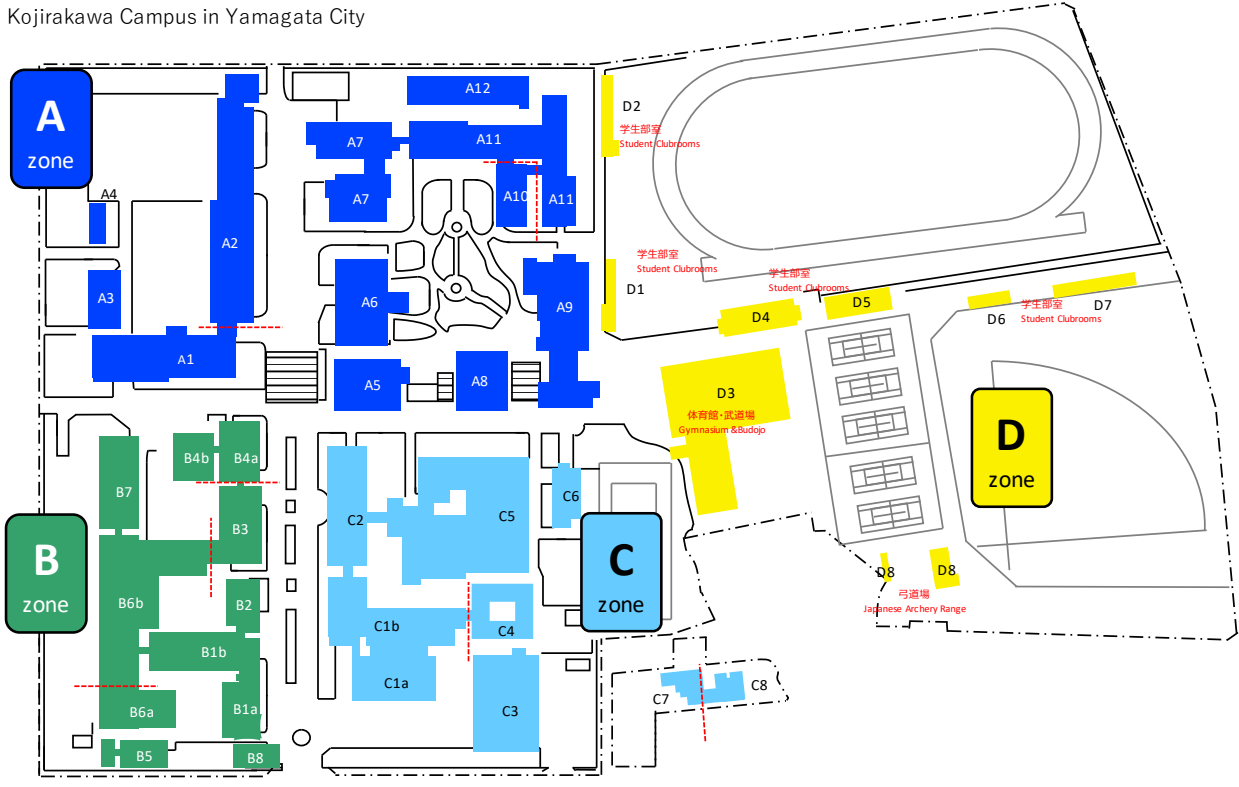

Kojirakawa Campus in Yamagata City

zone A	
A 1	General Education (Section1)
A 2	Student Services Center General Education (Section1) Faculty of Education, Art and Science (Section2) Graduate School of Regional Education, Art and Science Professional School of Education School Health Teacher Training Course
A 3	Networking and Computing Service Center
A 4	Student Hall
A 5	General Education (Section3)
A 6	General Education (Section2)
A 7	Faculty of Education, Art and Science (Section1) Faculty of Engineering (Department of Architecture and Design)
A 8	Dining & Stores YAMAGATA UNIV CO-OP
A 9	Dining & Storers / University Hall YAMAGATA UNIV CO-OP
A10	Culture Hall
A11	Faculty of Education, Art and Science (Music and Art)
A12	Faculty of Education, Art and Science (Training Factory)

zone C	
C1 a,b	Faculty of Humanities and Social Sciences (Section 1)
C1 a	University Museum
C2	Faculty of Humanities and Social Sciences (Section 2)
C3	Administrative Building
C4	Faculty of Humanities and Social Sciences (Section 3) Graduate School of Social and Cultural Systems
C5	Kojirakawa Library
C6	Health Administration Center
C7	Nursery
C8	Accommodation for Part-time Lecturers